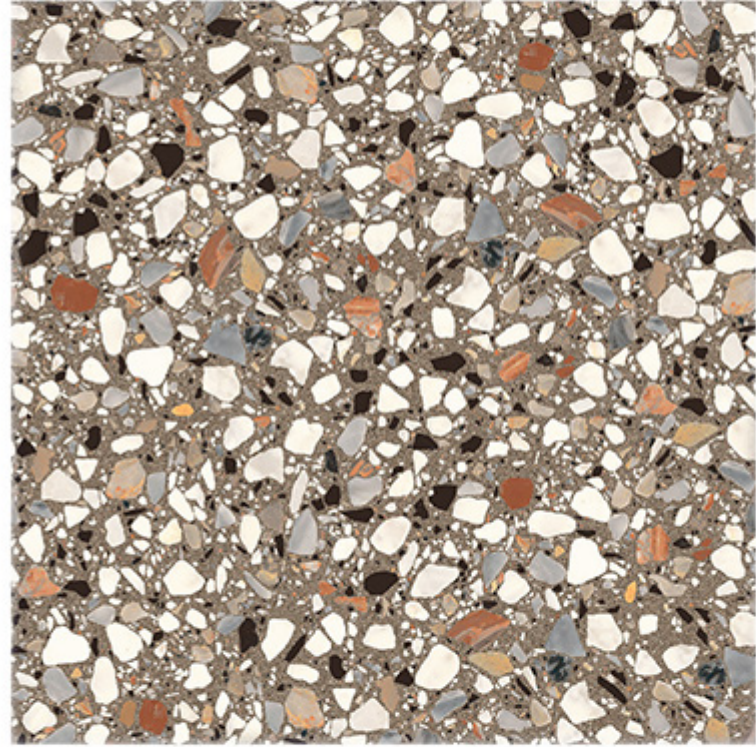

600x  
600mm | Series  
Matt  
WATERPROOF

➤ 3007

600x  
600mm | Series  
Matt  
**WATERPROOF**

600x  
600mm | Series  
Matt  
WATERPROOF

➤ 3008

600x  
600mm | Series  
Matt  
WATERPROOF

600x  
600mm | Series  
Matt  
WATERPROOF