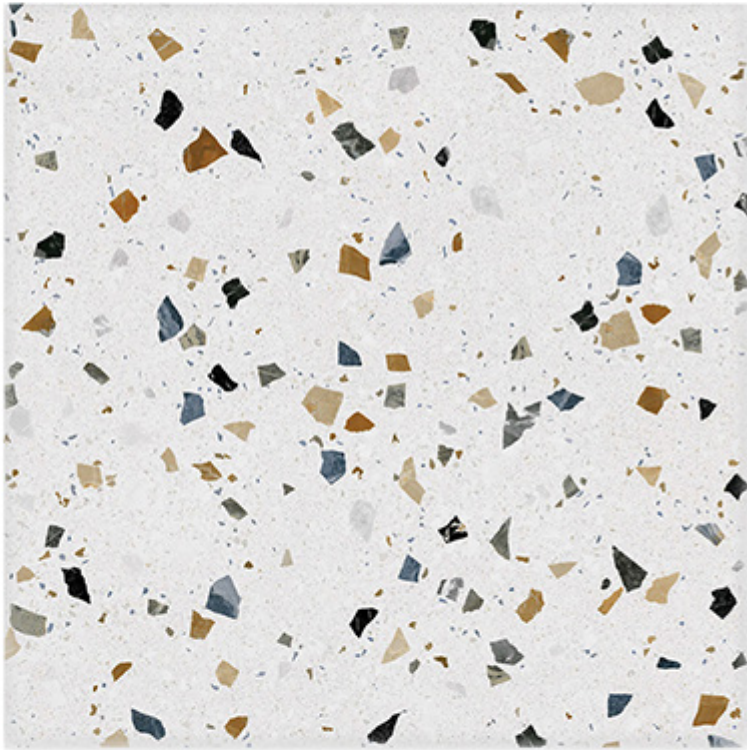

600x
600mm | Series
Matt
WATERPROOF

➤ 3001