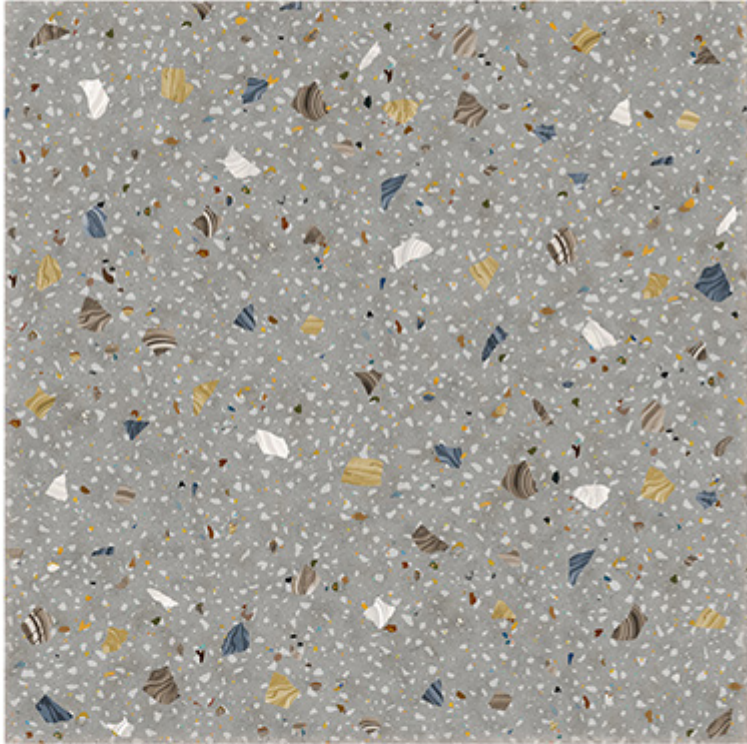

600x  
600mm | Series  
Matt  
WATERPROOF

➤ 3012

600x  
600mm | Series  
Matt  
**WATERPROOF**

600x  
600mm | Series  
Matt  
WATERPROOF

➤ 3013

600x  
600mm | Series  
Matt  
**WATERPROOF**

600x  
600mm | Series  
Matt  
WATERPROOF