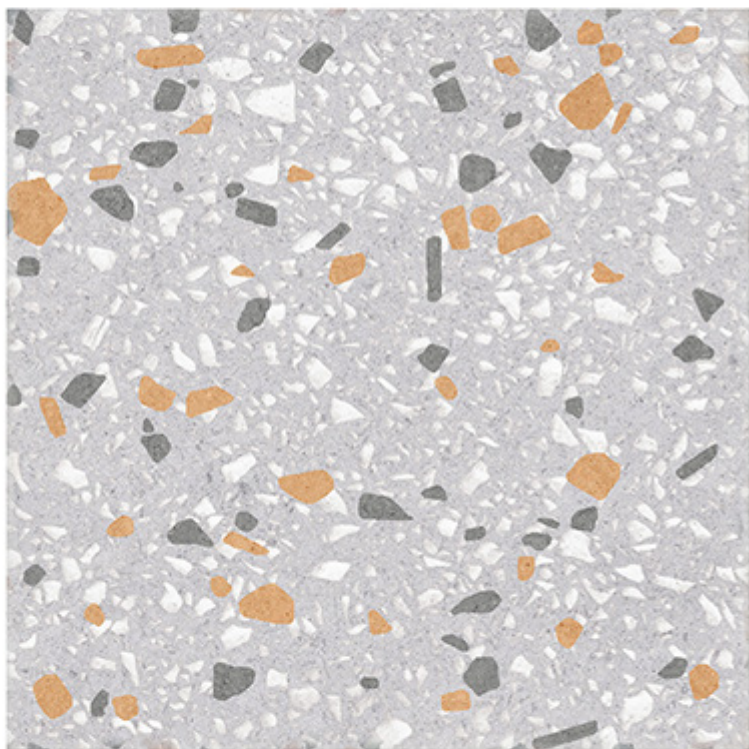

600x  
600mm | Series  
Matt  
WATERPROOF

➤ 3036

600x  
600mm | Series  
Matt  
WATERPROOF

600x  
600mm | Series  
Matt  
WATERPROOF

➤ 3037

600x  
600mm | Series  
Matt  
WATERPROOF

600x  
600mm | Series  
Matt  
WATERPROOF