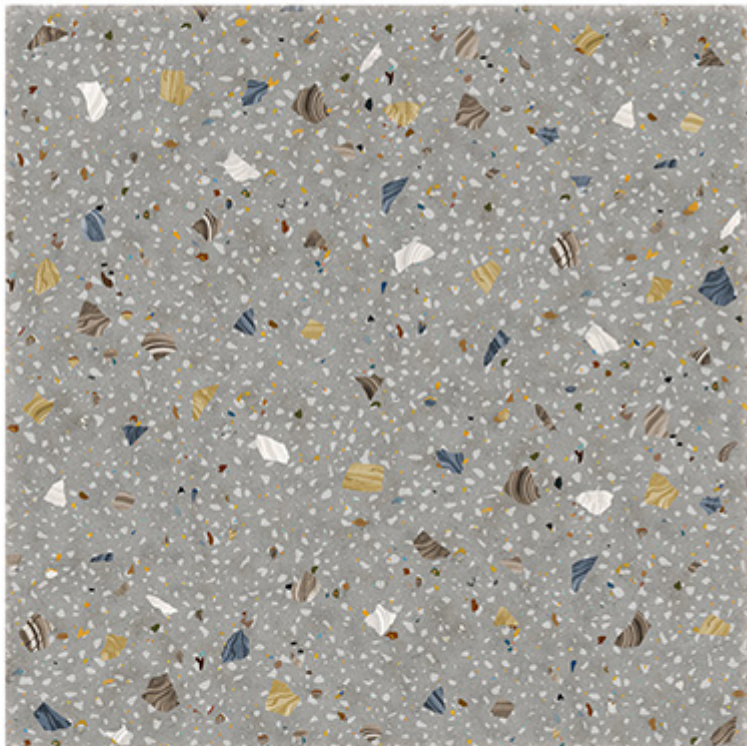

600x  
600mm | Series  
Matt  
WATERPROOF

➤ 3012

600x  
600mm | Series  
Matt  
**WATERPROOF**

600x  
600mm | Series  
Matt  
WATERPROOF

➤ 3013

600x  
600mm | Series  
Matt  
**WATERPROOF**

600x  
600mm | Series  
Matt  
WATERPROOF