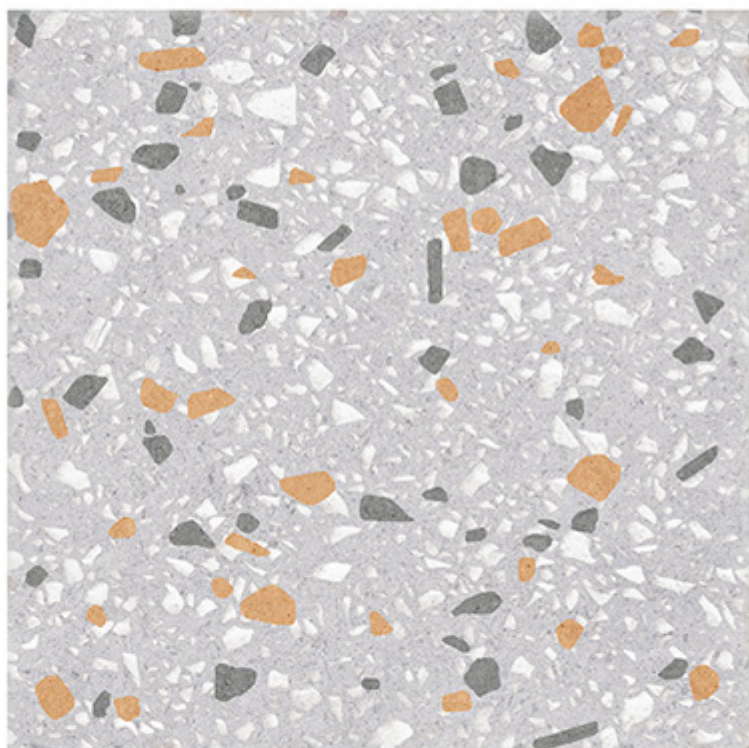

600x  
600mm | Series  
Matt  
WATERPROOF

➤ 3036

600x  
600mm | Series  
Matt  
WATERPROOF

600x  
600mm | Series  
Matt  
WATERPROOF

➤ 3037

600x  
600mm | Series  
Matt  
WATERPROOF

600x  
600mm | Series  
Matt  
WATERPROOF