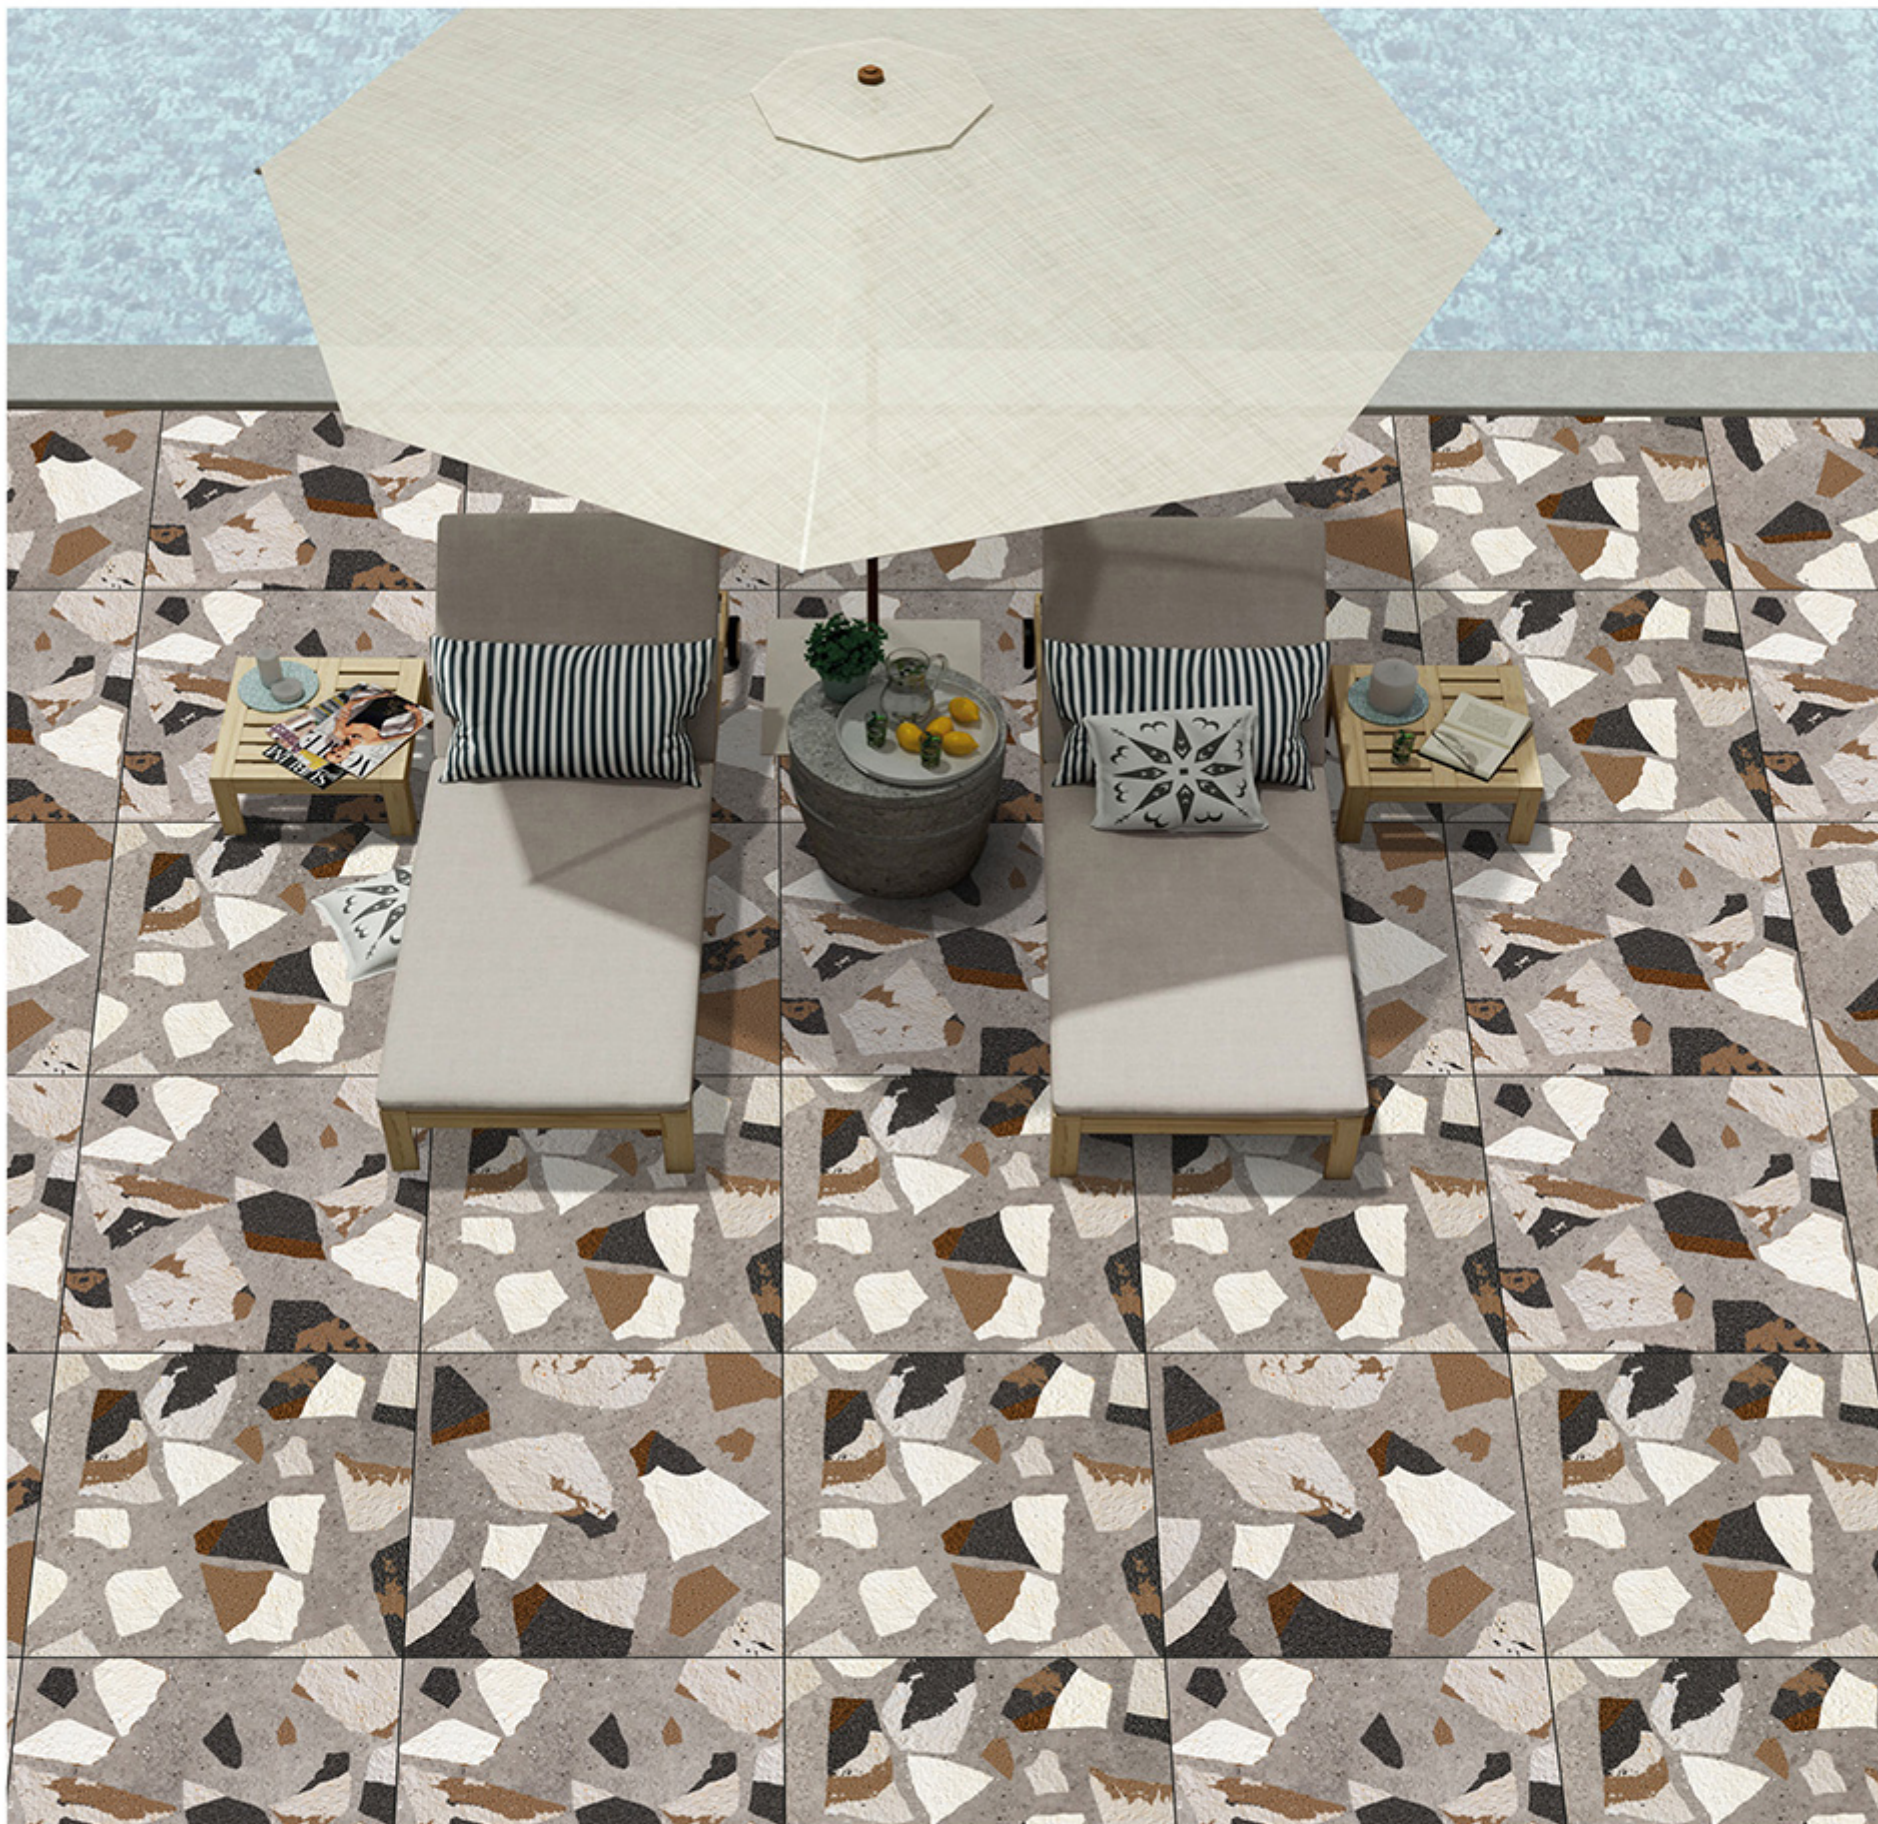

600x  
600mm | Series  
Matt  
WATERPROOF

➤ 3041

600x  
600mm | Series  
Matt  
WATERPROOF

600x  
600mm | Series  
Matt  
WATERPROOF

➤ 3042

600x  
600mm | Series  
Matt  
**WATERPROOF**

600x  
600mm | Series  
Matt  
WATERPROOF

➤ 3043

600x  
600mm | Series  
Matt  
**WATERPROOF**

600x  
600mm | Series  
Matt  
WATERPROOF

➤ 3044 DARK

600x  
600mm | Series  
Matt  
**WATERPROOF**

600x  
600mm | Series  
Matt  
WATERPROOF

➤ 3044 LIGHT