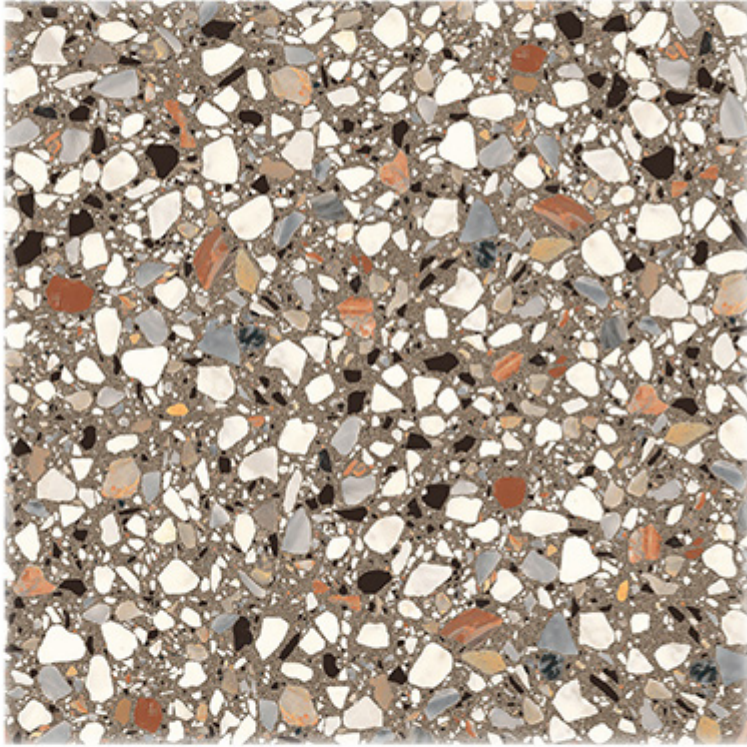

600x  
600mm | Series  
Matt  
WATERPROOF

➤ 3007

600x  
600mm | Series  
Matt  
**WATERPROOF**

600x  
600mm | Series  
Matt  
WATERPROOF

➤ 3008

600x  
600mm | Series  
Matt  
WATERPROOF

600x  
600mm | Series  
Matt  
WATERPROOF