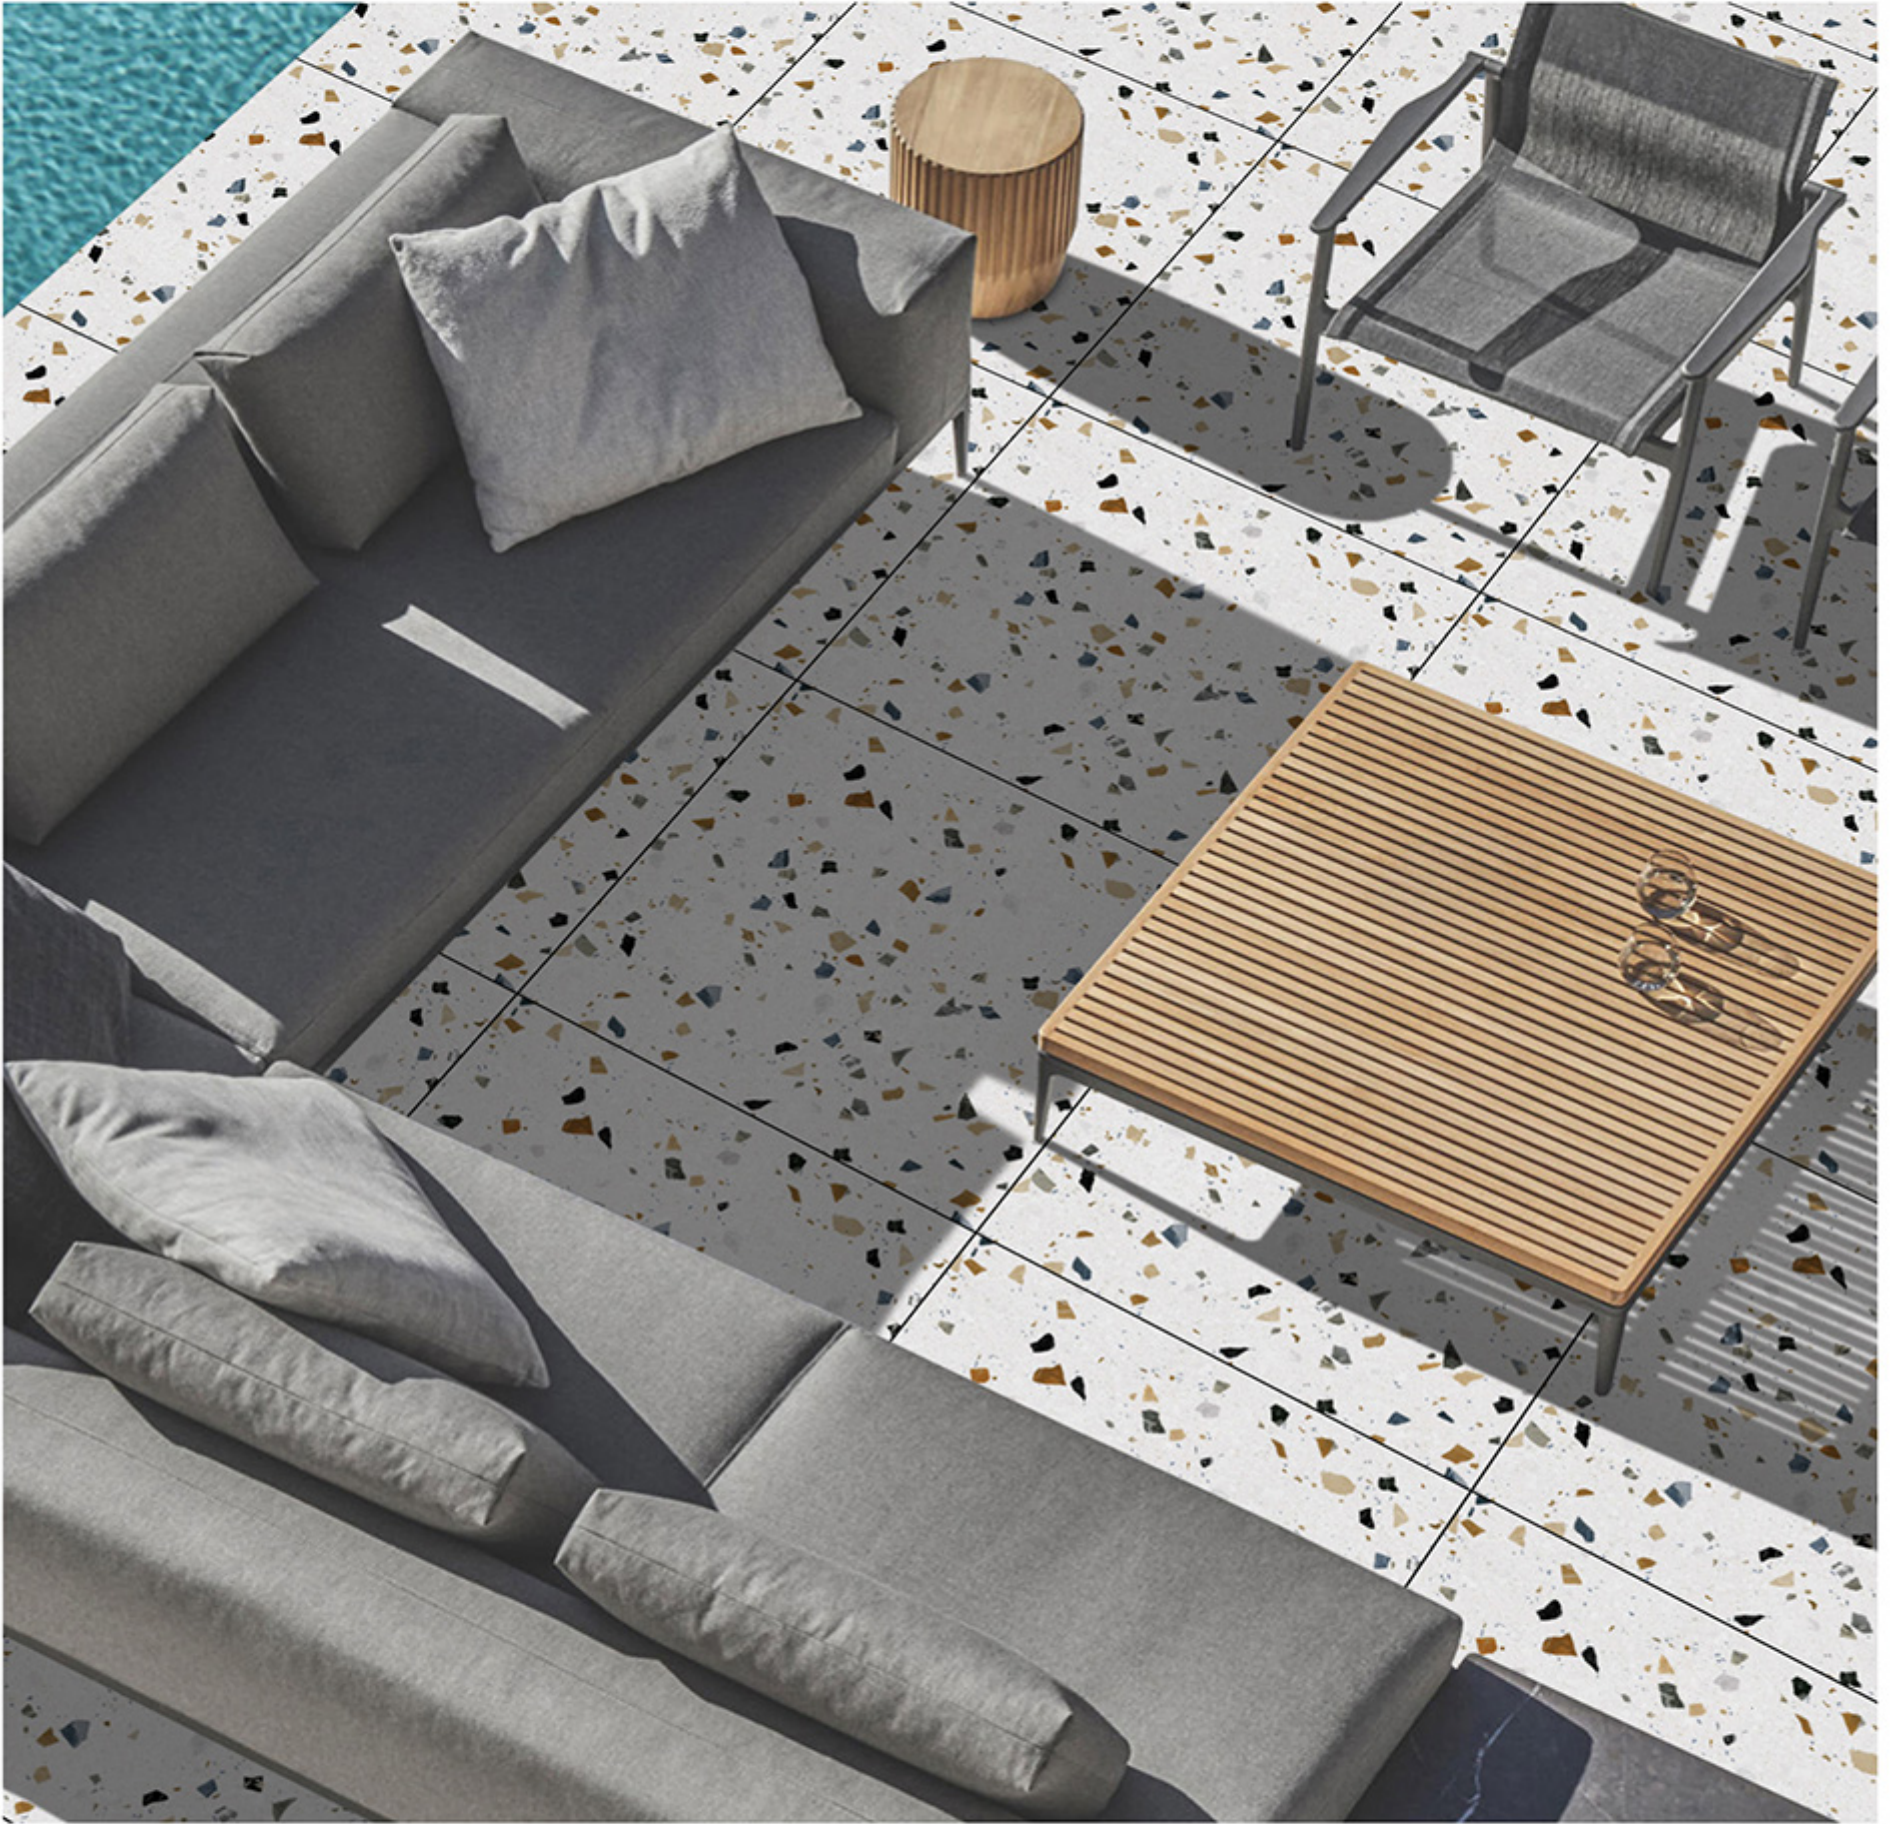

### Simpliclean

All tiles are easy to clean with a broom, vacuum, or wet mop. Our tiles are easier to clean and maintain.

600x  
600mm | Series  
Matt  
WATERPROOF

➤ 3001

600x  
600mm | Series  
Matt  
**WATERPROOF**