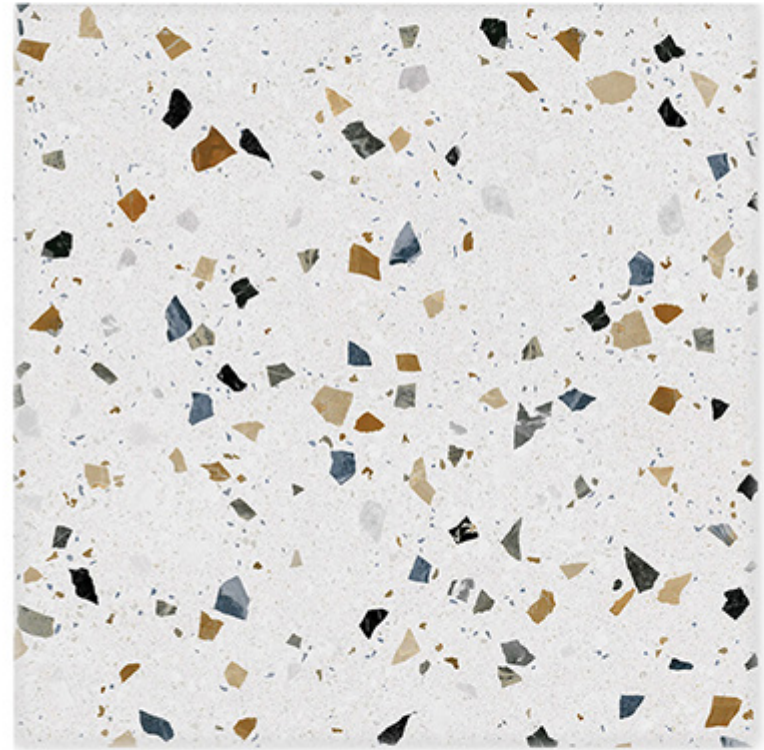

600x
600mm | Series
Matt
WATERPROOF

➤ 3001