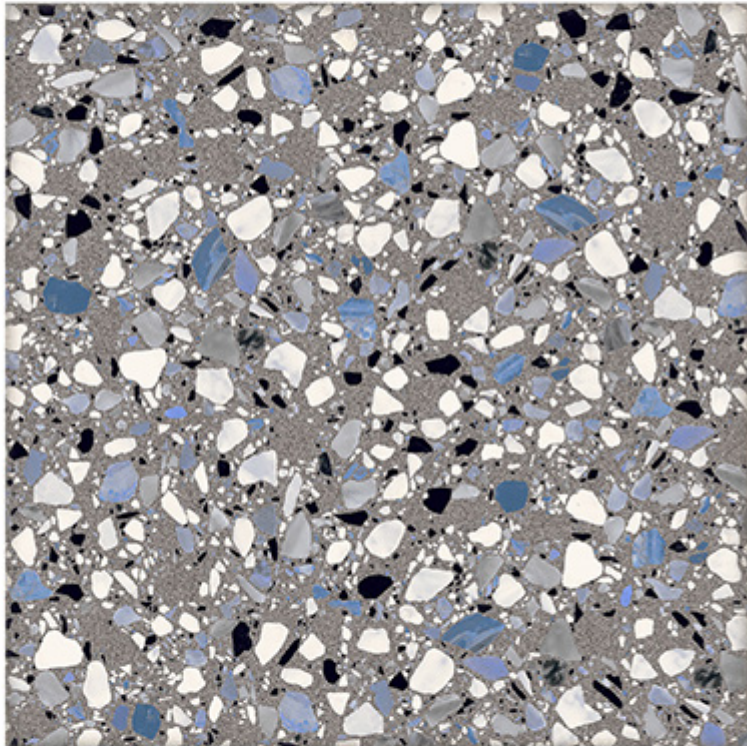

600x  
600mm | Series  
Matt  
WATERPROOF

➤ 3007

600x  
600mm | Series  
Matt  
**WATERPROOF**

600x  
600mm | Series  
Matt  
WATERPROOF

➤ 3008

600x  
600mm | Series  
Matt  
WATERPROOF

600x  
600mm | Series  
Matt  
WATERPROOF