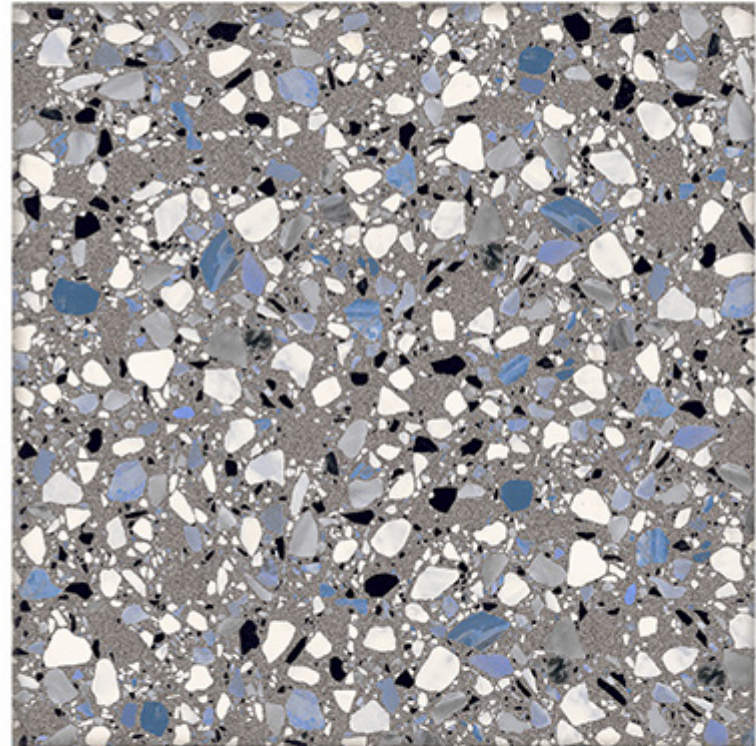

600x  
600mm | Series  
Matt  
WATERPROOF

➤ 3007

600x  
600mm | Series  
Matt  
**WATERPROOF**

600x  
600mm | Series  
Matt  
WATERPROOF

➤ 3008

600x  
600mm | Series  
Matt  
WATERPROOF

600x  
600mm | Series  
Matt  
WATERPROOF