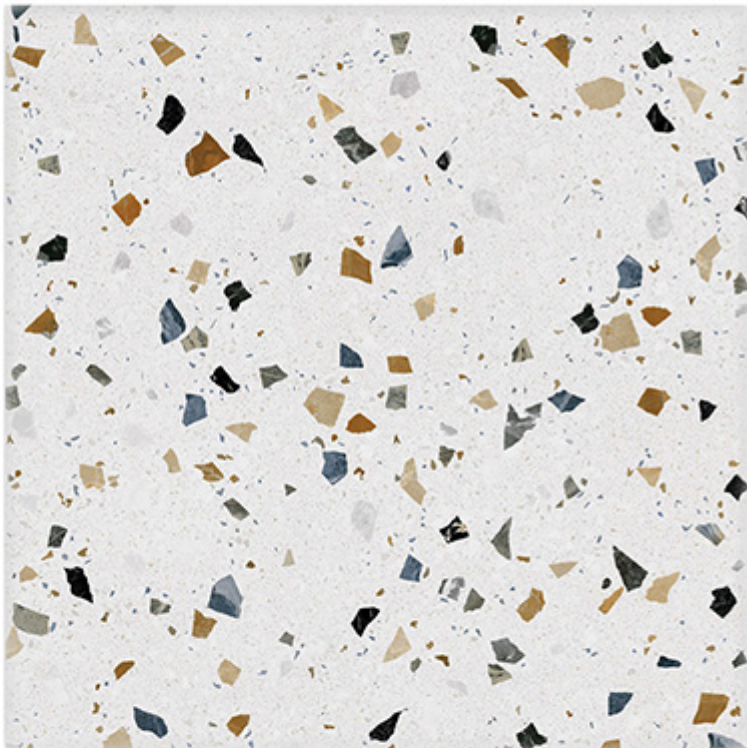

600x
600mm | Series
Matt
WATERPROOF

➤ 3001