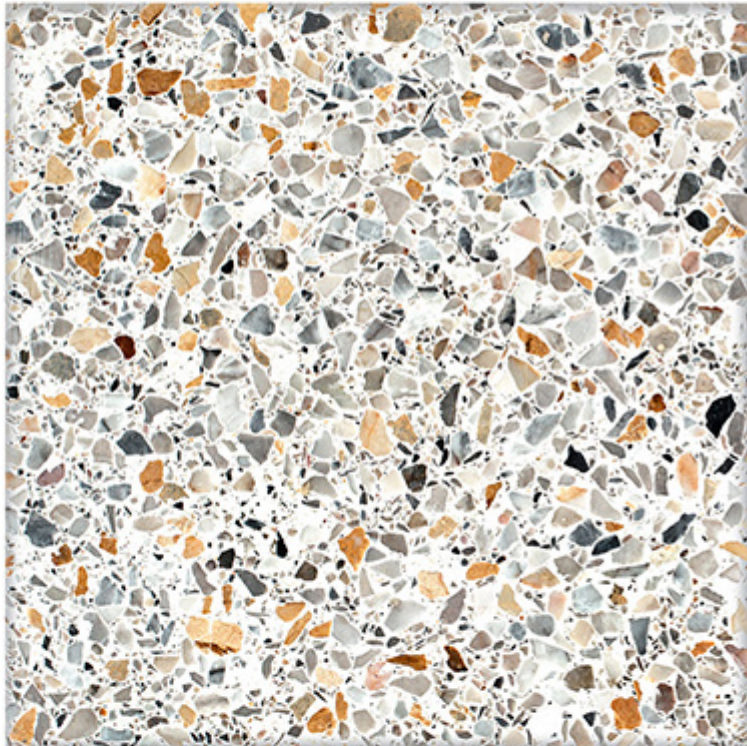

➤ 3028

600x  
600mm | Series  
Matt  
**WATERPROOF**

600x  
600mm | Series  
Matt  
WATERPROOF

➤ 3029

600x  
600mm | Series  
Matt  
**WATERPROOF**

600x  
600mm | Series  
Matt  
WATERPROOF

➤ 3030

600x  
600mm | Series  
Matt  
**WATERPROOF**