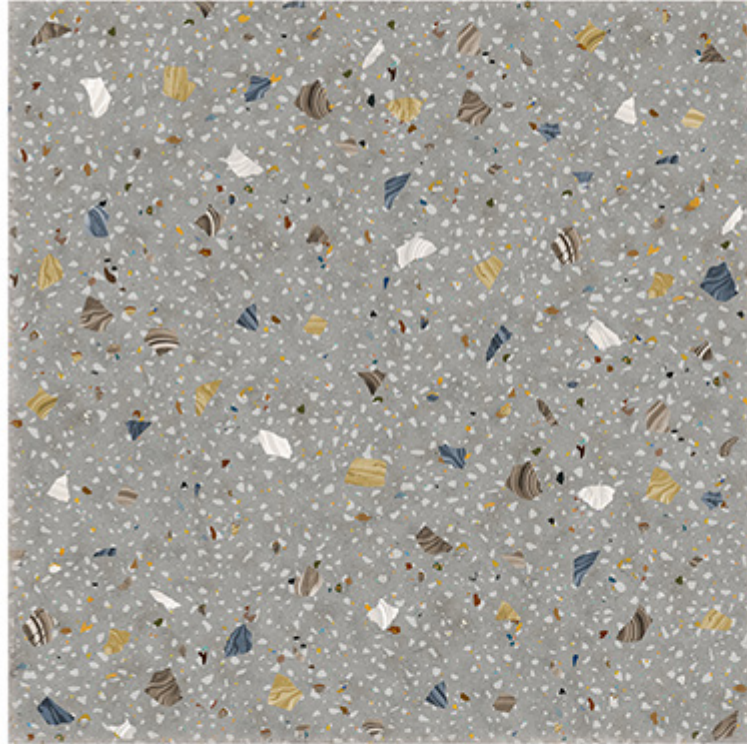

600x  
600mm | Series  
Matt  
WATERPROOF

➤ 3012

600x  
600mm | Series  
Matt  
**WATERPROOF**

600x  
600mm | Series  
Matt  
WATERPROOF

➤ 3013

600x  
600mm | Series  
Matt  
**WATERPROOF**

600x  
600mm | Series  
Matt  
WATERPROOF