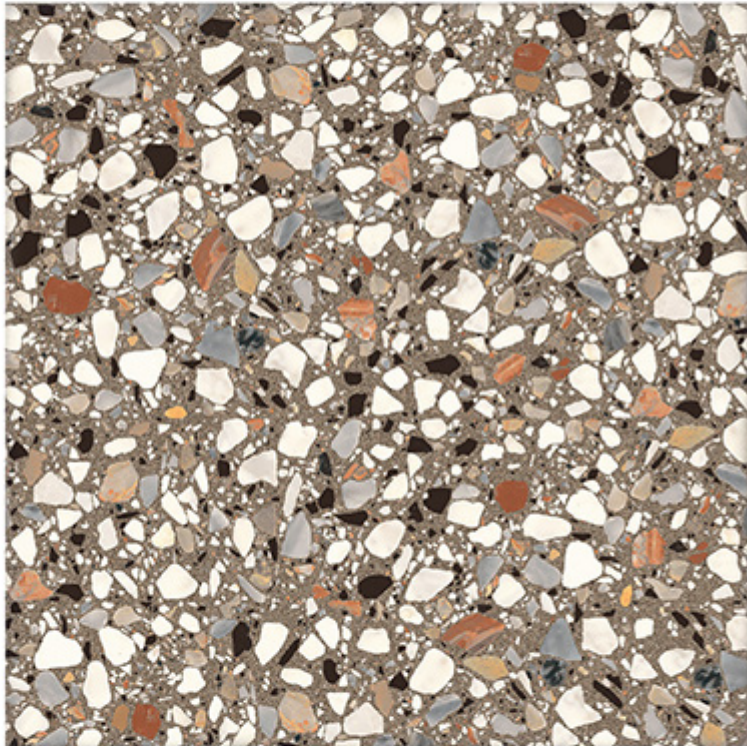

600x  
600mm | Series  
Matt  
WATERPROOF

➤ 3007

600x  
600mm | Series  
Matt  
**WATERPROOF**

600x  
600mm | Series  
Matt  
WATERPROOF

➤ 3008

600x  
600mm | Series  
Matt  
WATERPROOF

600x  
600mm | Series  
Matt  
WATERPROOF