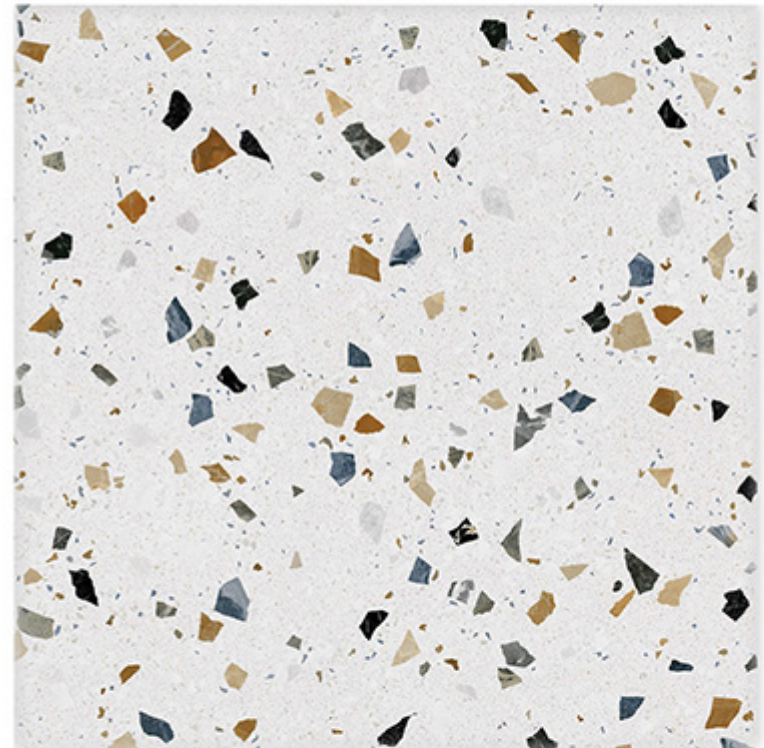

600x
600mm | Series
Matt
WATERPROOF

➤ 3001