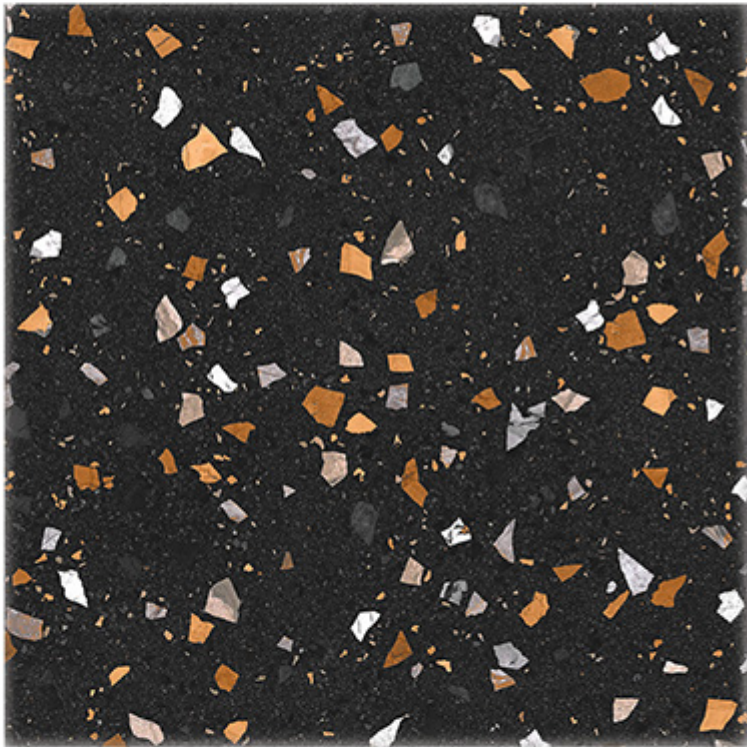

600x  
600mm | Series  
Matt  
WATERPROOF

➤ 3002

600x  
600mm | Series  
Matt  
**WATERPROOF**

600x  
600mm | Series  
Matt  
WATERPROOF

➤ 3003

600x  
600mm | Series  
Matt  
**WATERPROOF**

600x  
600mm | Series  
Matt  
WATERPROOF