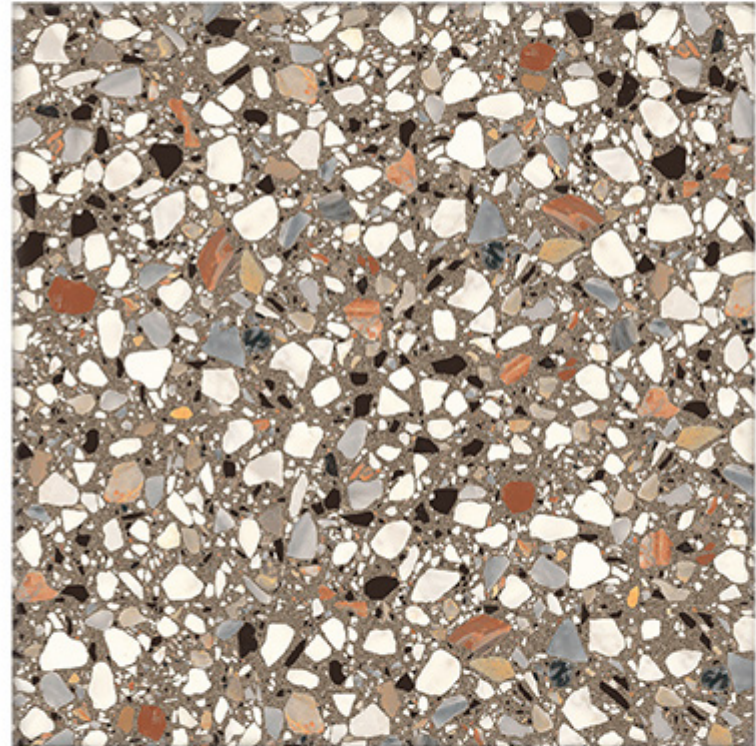

600x  
600mm | Series  
Matt  
WATERPROOF

➤ 3007

600x  
600mm | Series  
Matt  
**WATERPROOF**

600x  
600mm | Series  
Matt  
WATERPROOF

➤ 3008

600x  
600mm | Series  
Matt  
WATERPROOF

600x  
600mm | Series  
Matt  
WATERPROOF