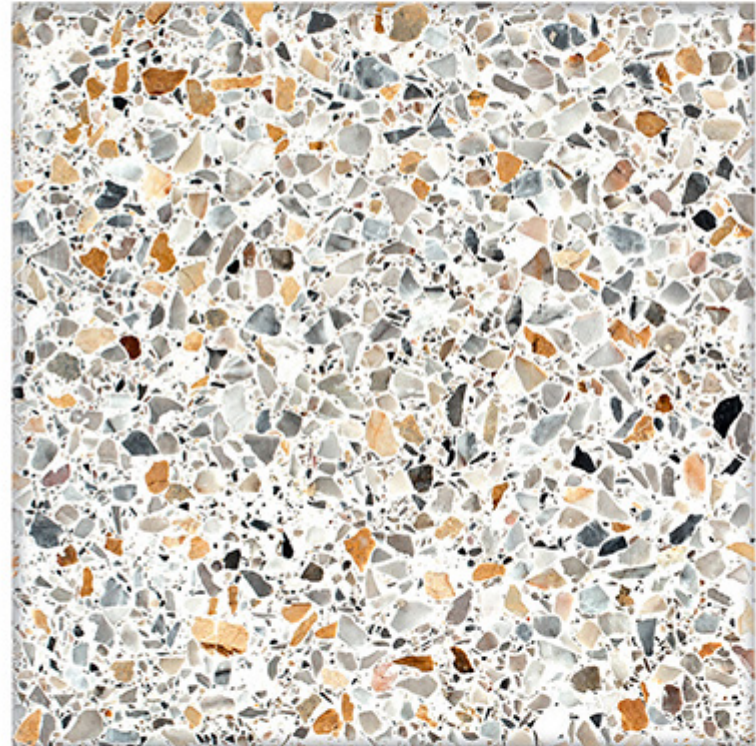

➤ 3028

600x  
600mm | Series  
Matt  
**WATERPROOF**

600x  
600mm | Series  
Matt  
WATERPROOF

➤ 3029

600x  
600mm | Series  
Matt  
**WATERPROOF**

600x  
600mm | Series  
Matt  
WATERPROOF

➤ 3030

600x  
600mm | Series  
Matt  
**WATERPROOF**